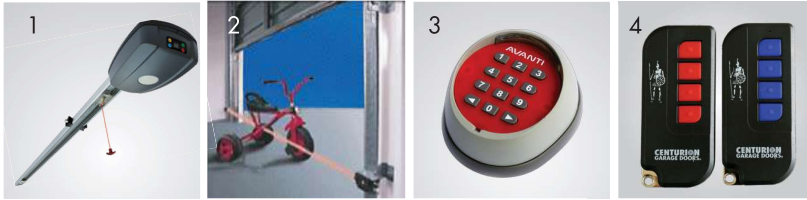

AVANTI OPENERS AND OPTIONAL EXTRAS

1. Avanti Euro-Drive Dual Power Supply
2. Obstacle Detection System (O.D.S)
3. Digital Wireless Keypad
4. Extra Hand Transmitters