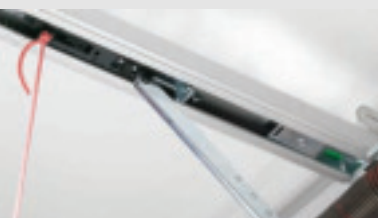

AUTO-LOCK ALUMINIUM RAIL

This rail features a failsafe mechanical lock, which is automatically engaged once your door is closed. This rail option is a cost-effective security upgrade for your family's protection and peace of mind. Featuring anodised aluminium, this rail option is ideal for all seaside areas, where corrosion is high.